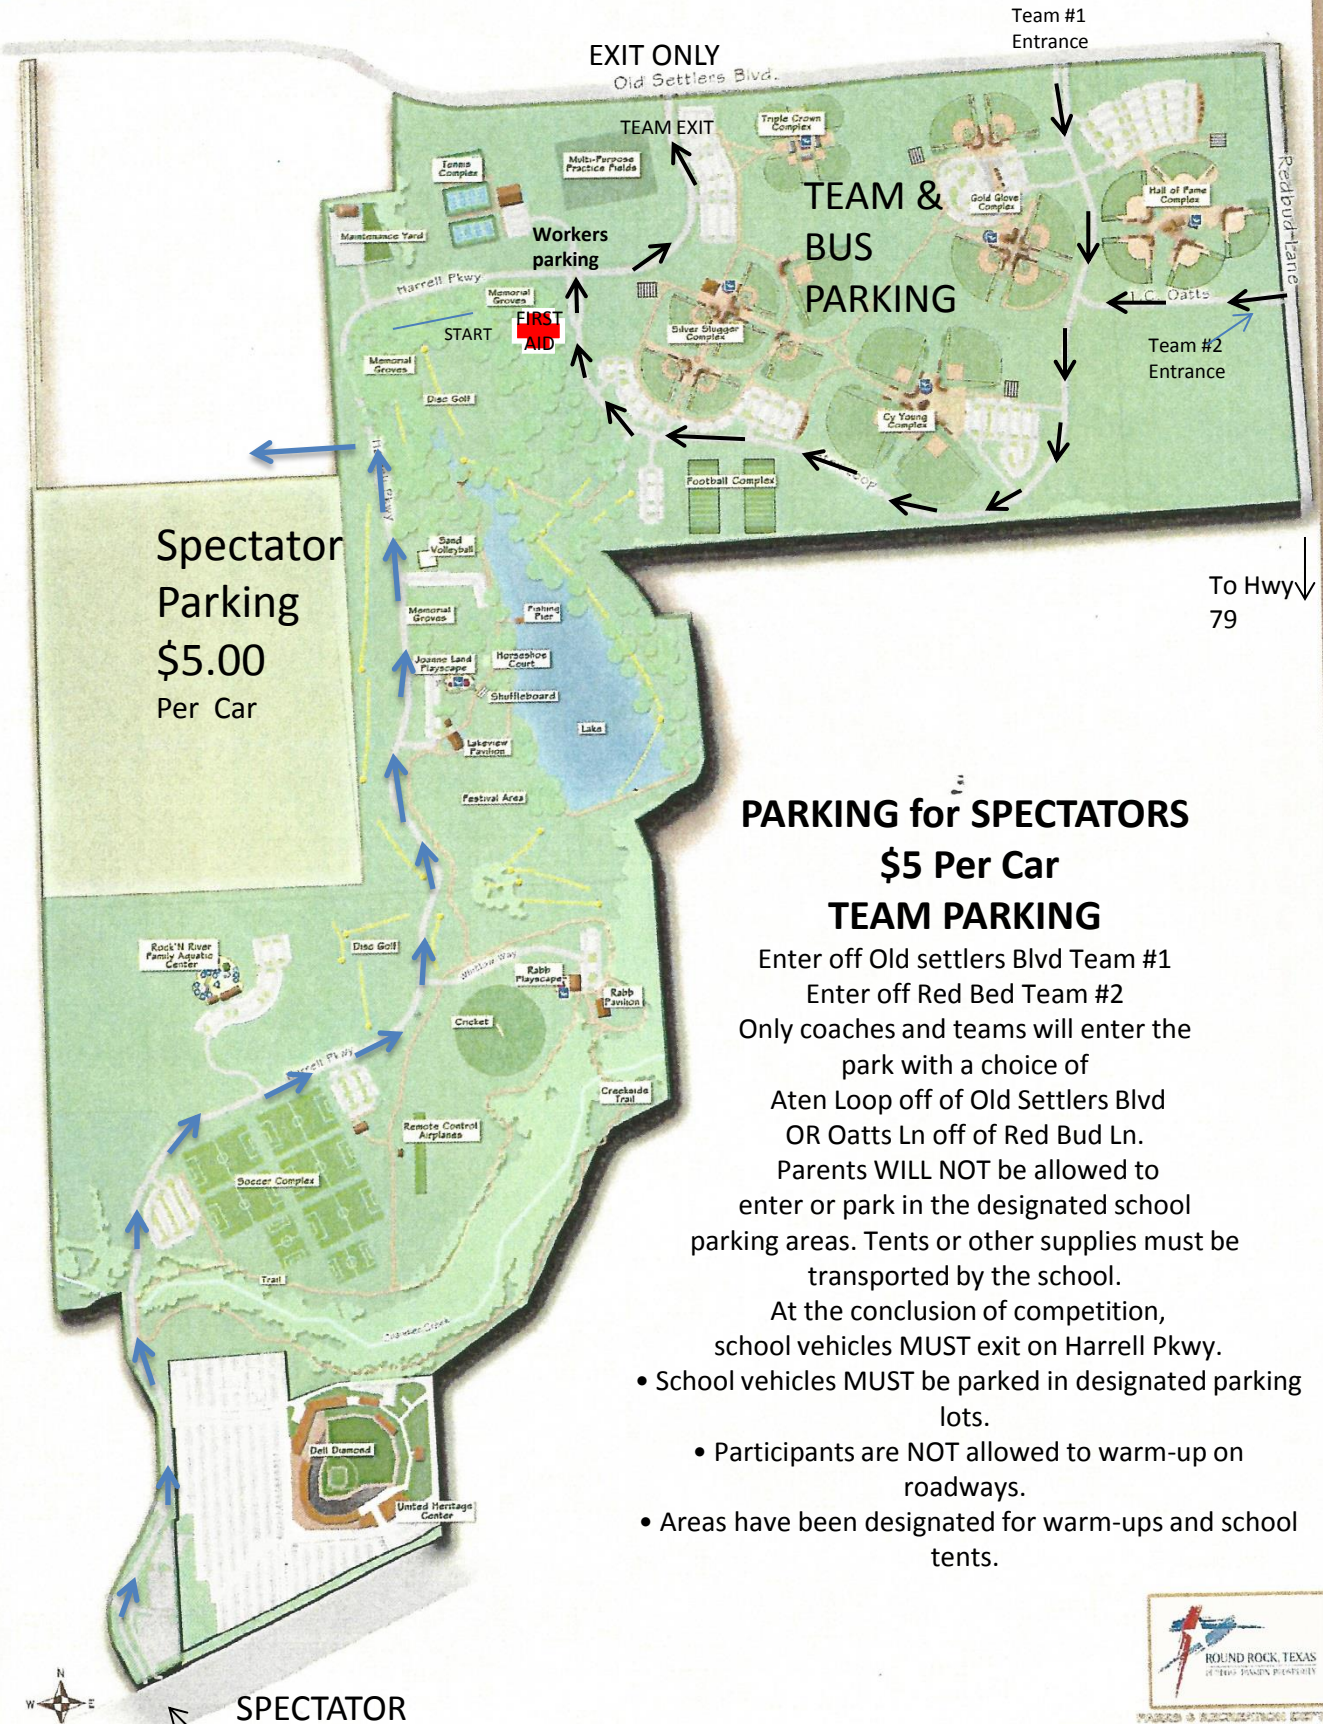

OLD SETTLERS PARK

3300 East Palm Valley Blvd/HWY 79

Spectator Parking
\$5.00
Per Car

To Hwy 79 ↓

PARKING for SPECTATORS \$5 Per Car TEAM PARKING

Enter off Old settlers Blvd Team #1
 Enter off Red Bed Team #2
 Only coaches and teams will enter the park with a choice of
 Aten Loop off of Old Settlers Blvd
 OR Oatts Ln off of Red Bud Ln.
 Parents WILL NOT be allowed to enter or park in the designated school parking areas. Tents or other supplies must be transported by the school.

- At the conclusion of competition, school vehicles MUST exit on Harrell Pkwy.
- School vehicles MUST be parked in designated parking lots.
 - Participants are NOT allowed to warm-up on roadways.
 - Areas have been designated for warm-ups and school tents.

SPECTATOR